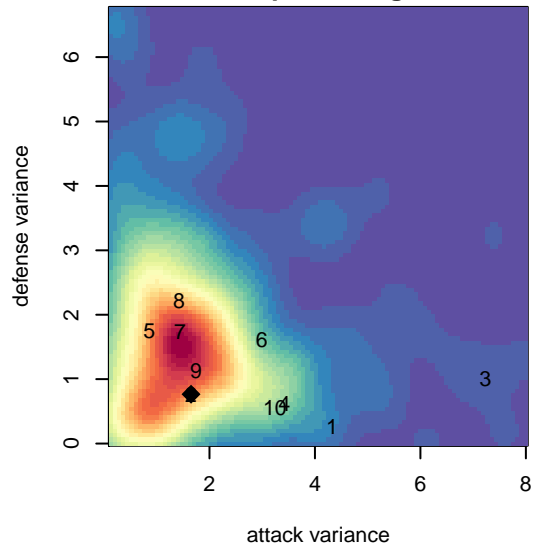

Crossfire OR Blue I G03

Crossfire Oregon
 Tigard, OR
 G03 total strength=1732
 attack=18.93 defense=33.75
 spr league = PTT Win G03 Premier

alt names used:
 Crossfire Oregon 03G Elite
 CROSSFIRE OREGON ELITE (OR)
 Crossfire Oregon 03G Blue 1

Venues played:
 2017 Oswego Nike Cup Gold U15
 2017 Mt Hood Challenge U15 Premier
 2017 PTT Winter G03 Premier

Crossfire OR Blue I G03
 Dots are actual minus expected GF (blue circles) and GA (red triangles).
 Blue line is smoothed change in attack strength. Red is smoothed change in defense strength.

**attack and defense variance (black dot)
relative to other teams
and top 10 in region**

**attack and defense rating
relative to others at age
and all opponents in last 13 months**

Performance relative to 13 month average