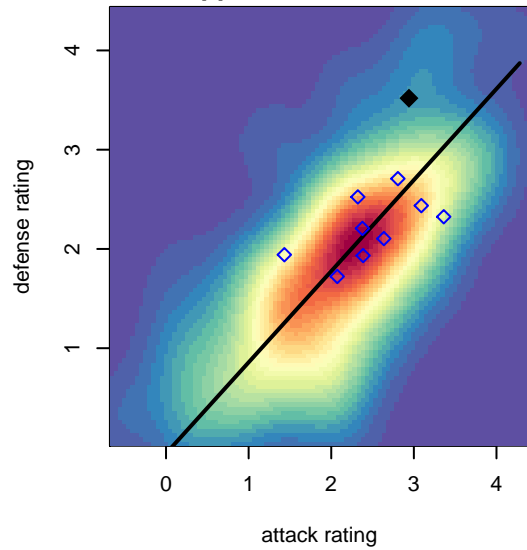

Crossfire OR Blue I G03

Crossfire Oregon
 Tigard, OR
 G03 total strength=1732
 attack=18.93 defense=33.75
 spr league = PTT Win G03 Premier

alt names used:
 Crossfire Oregon 03G Elite
 CROSSFIRE OREGON ELITE (OR)
 Crossfire Oregon 03G Blue 1

Venues played:
 2017 Oswego Nike Cup Gold U15
 2017 Mt Hood Challenge U15 Premier
 2017 PTT Winter G03 Premier

Crossfire OR Blue I G03
 Dots are actual minus expected GF (blue circles) and GA (red triangles).
 Blue line is smoothed change in attack strength. Red is smoothed change in defense strength.

**attack and defense variance (black dot)
relative to other teams
and top 10 in region**

**attack and defense rating
relative to others at age
and all opponents in last 13 months**

Performance relative to 13 month average